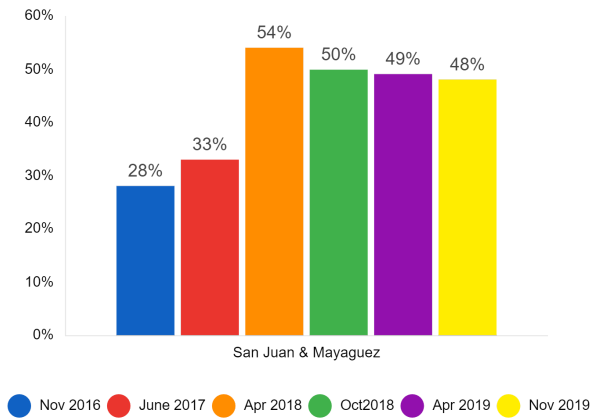

## Psychology

PR Licensing Passing Rates San Juan (all students)

PR Licensing Passing Rates by Degree (Fall 2019)

MIA Passing Rates PsyD (first takers)

Passing Rates by Major