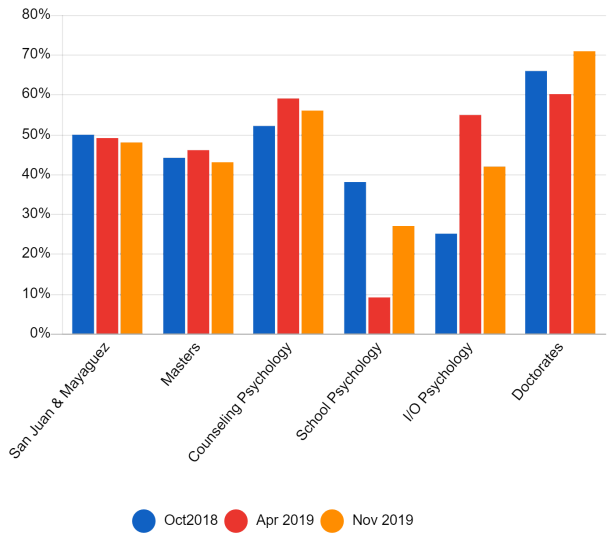

## Psychology

PR Licensing Passing Rates San Juan (all students)

PR Licensing Passing Rates by Degree (Fall 2019)

MIA Passing Rates PsyD (first takers)

Passing Rates by Major